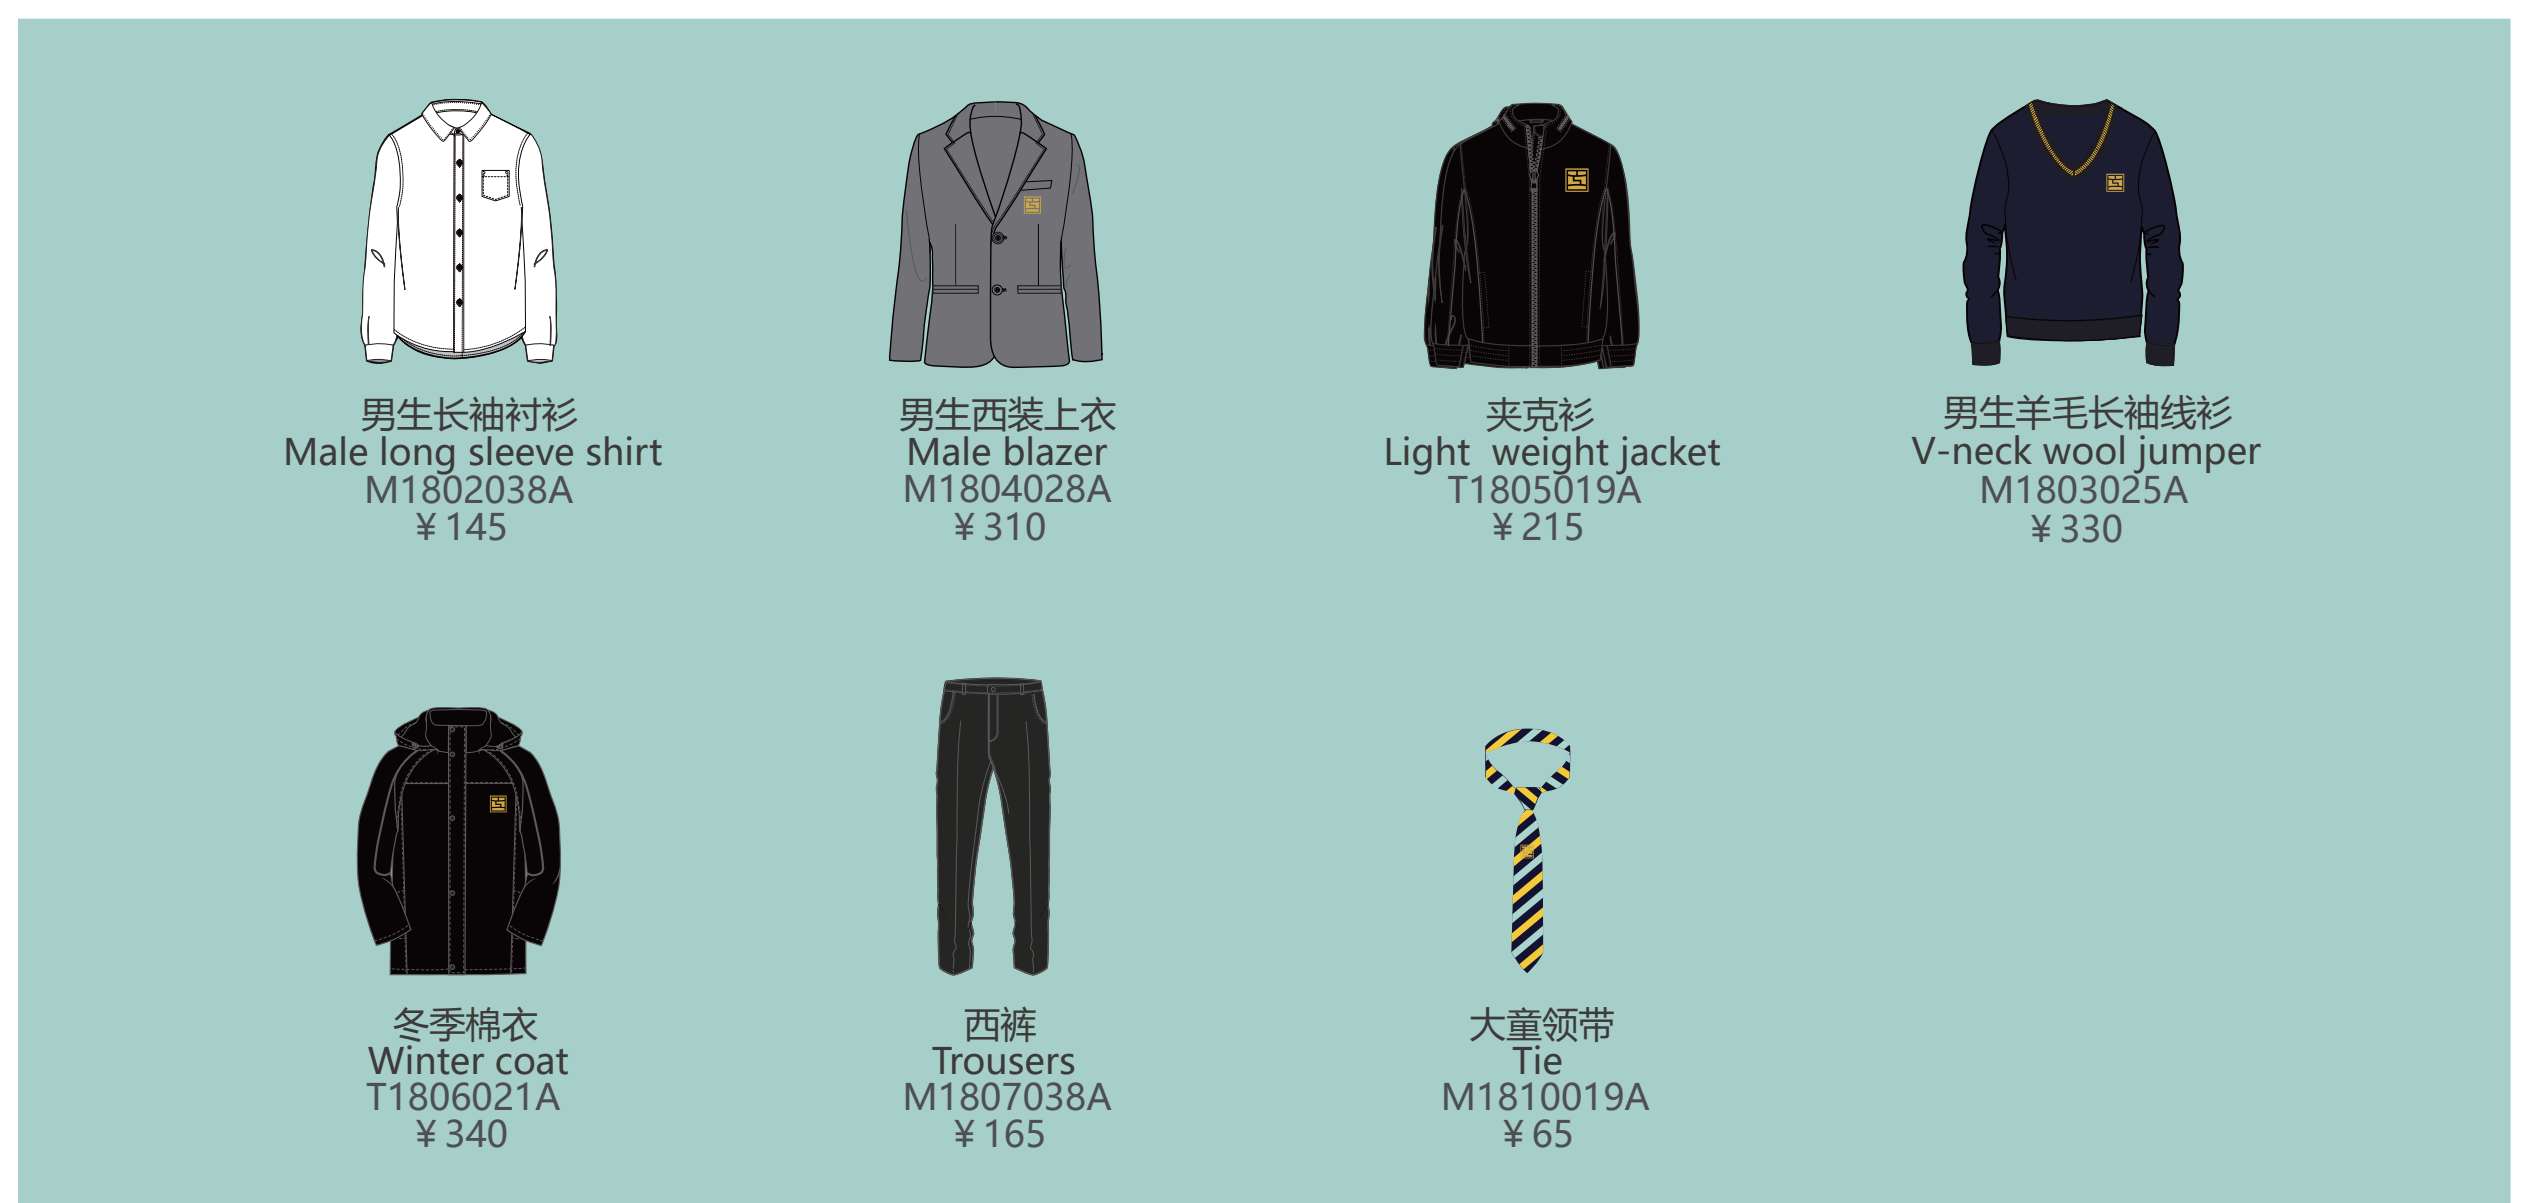

杭州市萧山区惠立学校
Hiba Academy Hangzhou
Wellington College Education

Hiba Academy Hangzhou Boys

杭州市萧山区惠立学校 男

SUMMER REGULAR 夏季日常

WINTER REGULAR 冬季日常

SUMMER PE 夏季PE

WINTER PE 冬季PE

SWIMMING 泳装