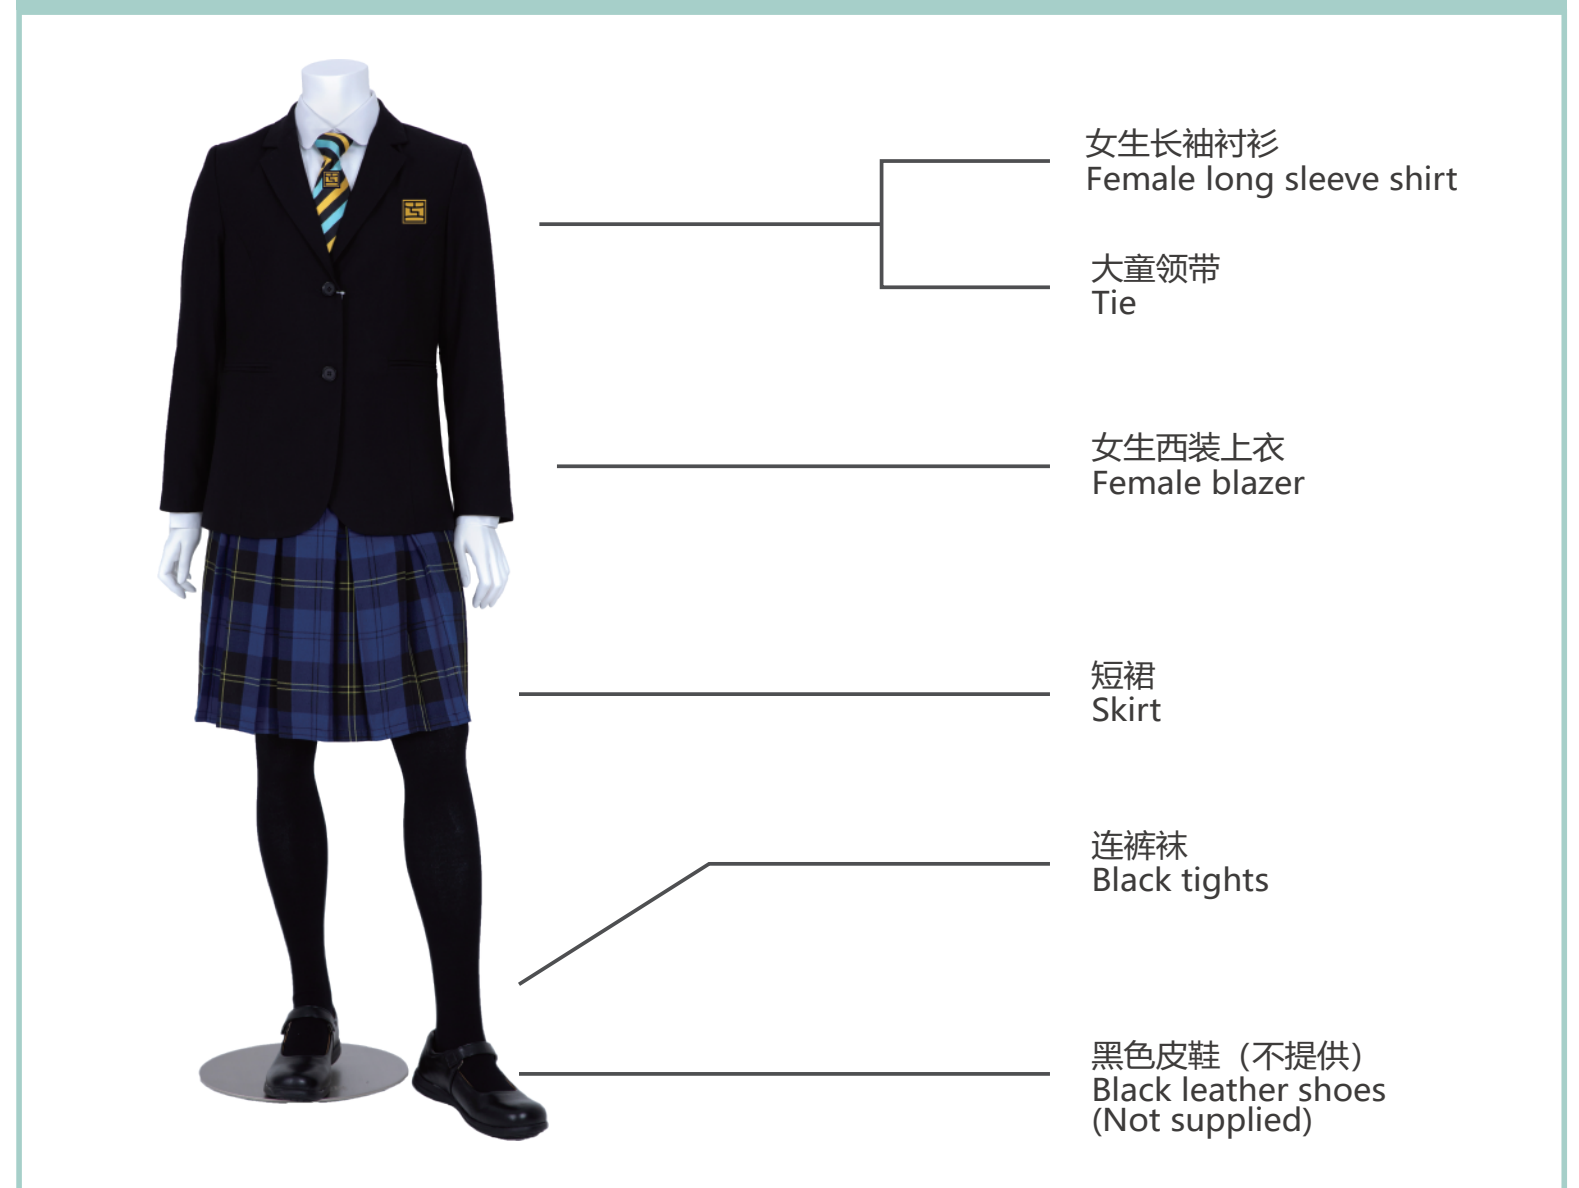

标准校服

WINTER REGULAR

冬季日常

SUMMER PE

夏季PE

WINTER PE

冬季PE

SWIMMING